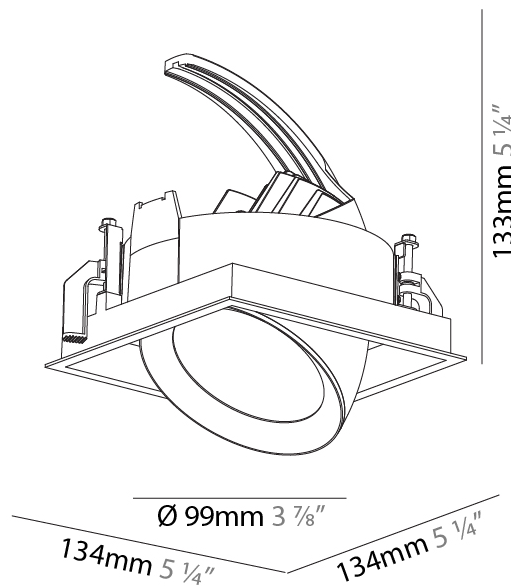

PHYSICAL

Shape: Square
Diameter (mm): 99
Diameter (in): 3 7/8
Length (mm): 134
Length (in): 5 1/4
Height (mm): 133
Height (in): 5 1/4
Ceiling Thickness (mm): 10 / 12.5 / 15
Ceiling Thickness (in): 3/8 or 1/2 or 9/16
Min. Recessing Depth (mm): 160
Min. Recessing Depth (in): 6 5/16
Light Distribution: Adjustable / Downlight
Weight (kg): .836
Weight (lbs): 1.85
Fixture Finish: SSR / BKV / CWI / CRY / HAB / UFT / ITA / RUA / FTG / MYG / LOD / PUS / FRO / FUP / KIA / POP / BLS / SPG / MEY / GOH / GUM / CHC / COM / ABZ / JAG / OBR / MOS / ROR
Fixture Material: Aluminum Die Cast
Cut-out Measurements: 125mm / 4 15/16" x 125mm / 4 15/16"

ELECTRICAL

Lamp Type: LED (Zhaga Standard)
Total Output Wattage (W): 19
Dimming: Tri-Mode (Non-Dimming and Phase Dimming (120Vac only) and 0-10V Dimming)
Driver Included: No
Driver Location: Recessed Housing
Driver Type: Constant Current - Universal
Housing: See components
Input Voltage (V): 120 - 277
Constant Current (MA): 500

LED

Number of LEDs: 1
Color Temperature (°K): 2700 / 3000 / 3500 / 4000
Max. Delivered Lumen (lm): 2180 / 2230 / 2352 / 2400
CRI: >90 CRI
Lamp Life (hrs): 50000

OPTICAL

Reflector°: 18 / 26 / 40
Adjustability: Rotational 355°; Tilt 45°

RATINGS AND CERTIFICATIONS

Certified By: Certified for North American Standards
IP rating: IP20