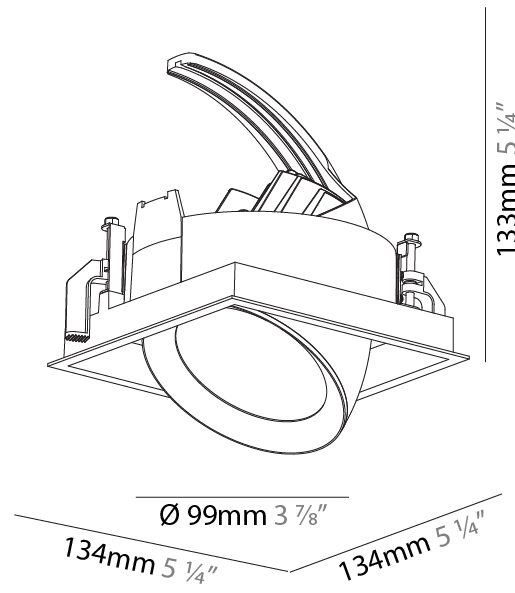

### PHYSICAL

Shape: Square  
 Diameter (mm): 99  
 Diameter (in): 3 7/8  
 Length (mm): 134  
 Length (in): 5 1/4  
 Height (mm): 133  
 Height (in): 5 1/4  
 Ceiling Thickness (mm): 10 / 12.5 / 15  
 Ceiling Thickness (in): 3/8 or 1/2 or 9/16  
 Min. Recessing Depth (mm): 160  
 Min. Recessing Depth (in): 6 5/16  
 Light Distribution: Adjustable / Downlight  
 Weight (kg): .837  
 Weight (lbs): 1.85  
 Fixture Finish: SSR / BKV / CWI / CRY / HAB / UFT / ITA / RUA / FTG / MYG / LOD / PUS / FRO / FUP / KIA / POP / BLS / SPG / MEY / GOH / GUM / CHC / COM / ABZ / JAG / OBR / MOS / ROR  
 Fixture Material: Aluminum Die Cast  
 Cut-out Measurements: 125mm / 4 15/16" x 125mm / 4 15/16"

### RATINGS AND CERTIFICATIONS

Certified By: Certified for North American Standards  
 IP rating: IP20

nm x 125mm    160mm    10 | 15 mm    45°    355°  
 1/16" x 4 15/16"    6 5/16"    3/16" 9/16"

#### PHYSICAL

Shape: Square  
 Diameter (mm): 99  
 Diameter (in): 3 7/8  
 Length (mm): 134  
 Length (in): 5 1/4  
 Height (mm): 133  
 Height (in): 5 1/4  
 Ceiling Thickness (mm): 10 / 12.5 / 15  
 Ceiling Thickness (in): 3/8 or 1/2 or 9/16  
 Min. Recessing Depth (mm): 160  
 Min. Recessing Depth (in): 6 5/16  
 Light Distribution: Adjustable / Downlight  
 Weight (kg): .836  
 Weight (lbs): 1.85  
 Fixture Finish: SSR / BKV / CWI / CRY / HAB / UFT / ITA / RUA / FTG / MYG / LOD / PUS / FRO / FUP / KIA / POP / BLS / SPG / MEY / GOH / GUM / CHC / COM / ABZ / JAG / OBR / MOS / ROR  
 Fixture Material: Aluminum Die Cast  
 Cut-out Measurements: 125mm / 4 15/16" x 125mm / 4 15/16"