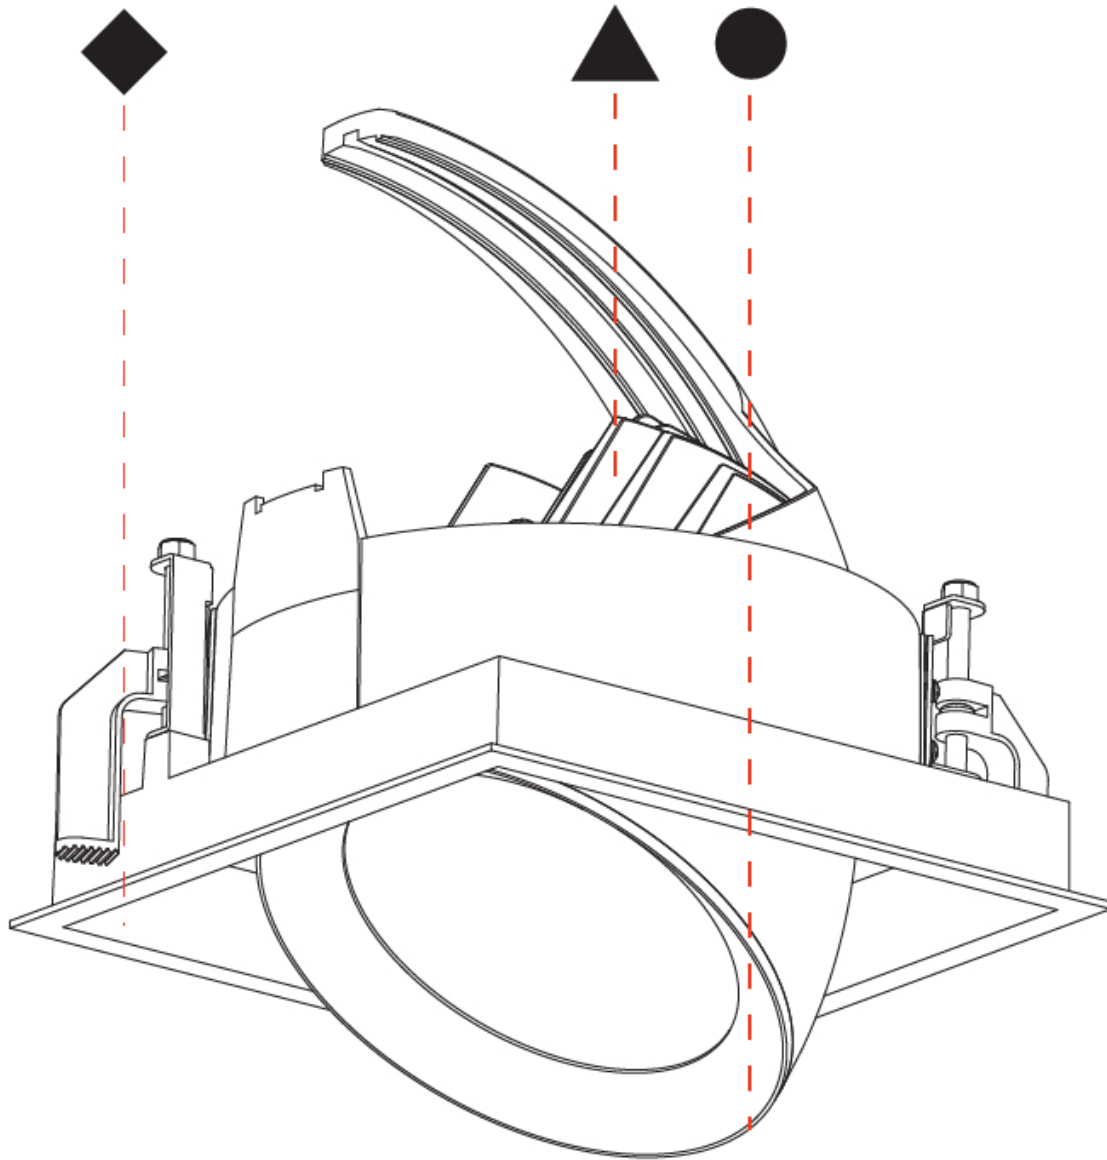

MECHANIQ SQUARE EFFICIENCY SINGLE RECESSED

A35103-

PROJECT _____

TYPE _____

SPECIFIER _____

QUANTITY _____

DATE _____

A