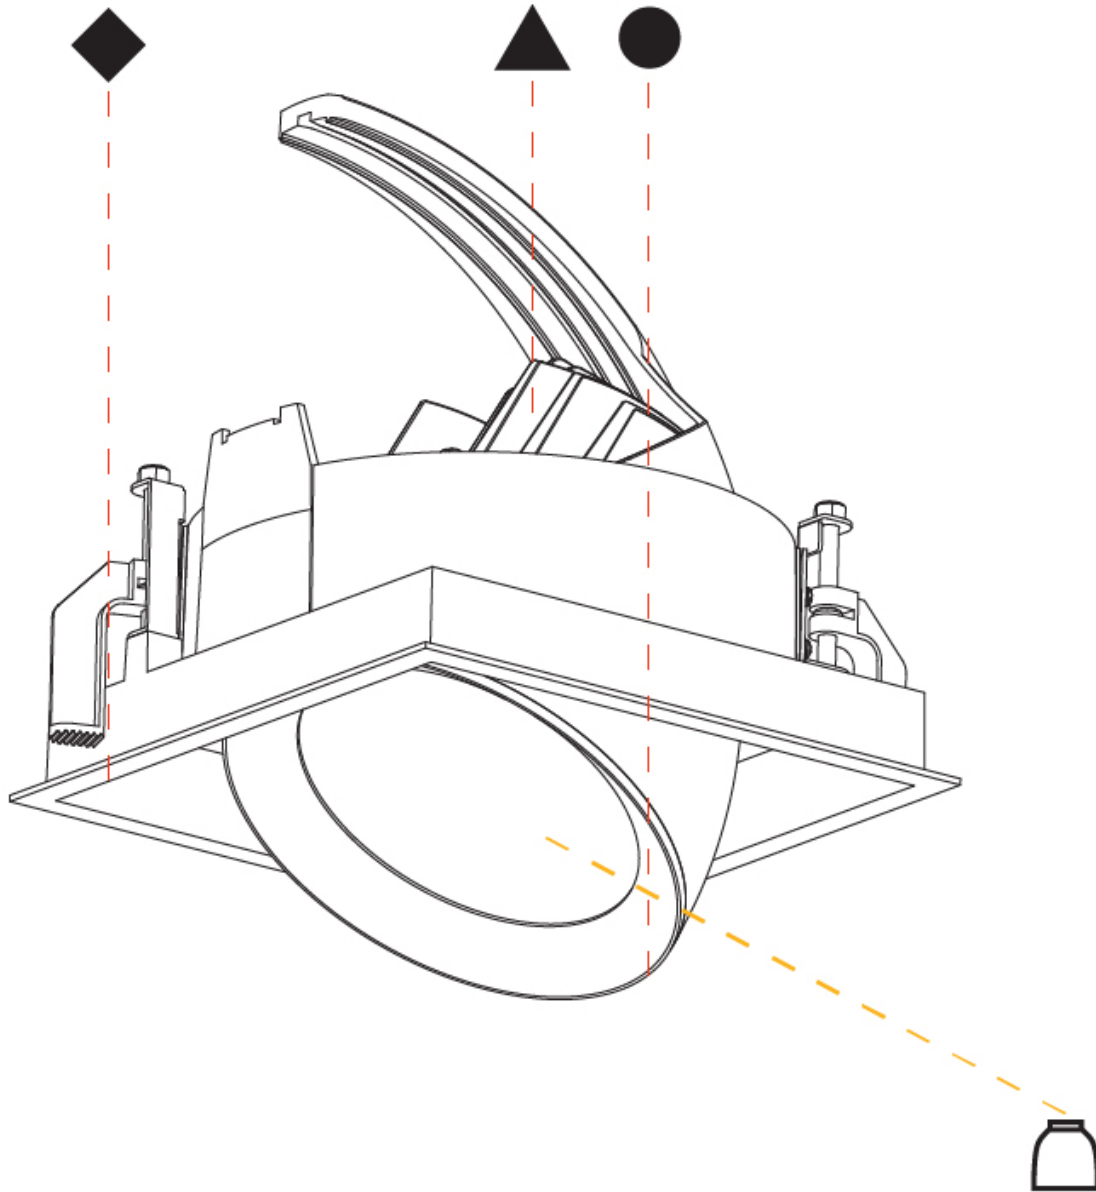

MECHANIQ SQUARE EFFICIENCY SINGLE RECESSED

A35106-

PROJECT	_____
TYPE	_____
SPECIFIER	_____
QUANTITY	_____
DATE	_____

A